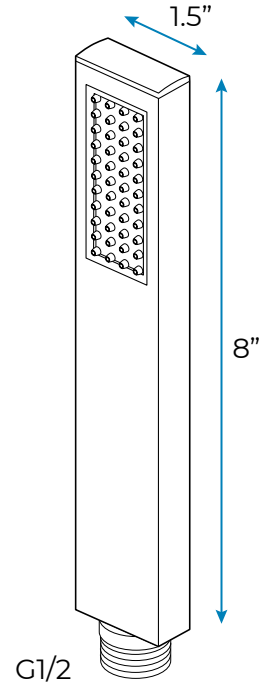

THERMOSTATIC LED REMOTE CONTROLLED RECESSED CEILING GOLD MOUNT WATERFALL RAINFALL MIST SHOWER SYSTEM WITH JETTED BODY SPRAYS AND HANDHELD SHOWER SPECIFICATIONS

Shower Head

- Shower Panel /Hose Material: 304 Stainless Steel
- Shower Head Size: 800*600 mm
- Showerheads Install: Embedded Ceiling Mounted
- Concealed Mixer Install: Wall-Mounted
- LED Shower Head Functions: Rainfall, Waterfall, Mist
- Water Pressure: 0.3 MPA
- Water Flow: 16L/min~28L/min
- Shower Accessories Material: Brass
- LED Light: Need to Connect Power
- Shower Hose Length: 1.5M
- AC: 100-265V 50/60Hz
- Music: Need Bluetooth

Product shown is only for installation display purpose

All dimensions and specifications are nominal and may vary. Use actual products for accuracy in critical situations.

Shower Mixer

Product shown is only for installation display purpose

Shower Mixer Connections

Hand Shower

Flow Rate: 2.0 GPM / 7.6 LPM

Body Jet

FEATURES

- Material: Brass
- Base Plate Height: 5-1/8"
- Base Plate Width: 5-1/8"
- Jet Surface Area: 3-1/8"
- Surface Depth: 1/4"
- Adjustment Angle: 5°
- Male NPT Connection: 1/2"
- Maximum Flow Rate: 2.5 GPM (9.5L/min) max @ 80 psi