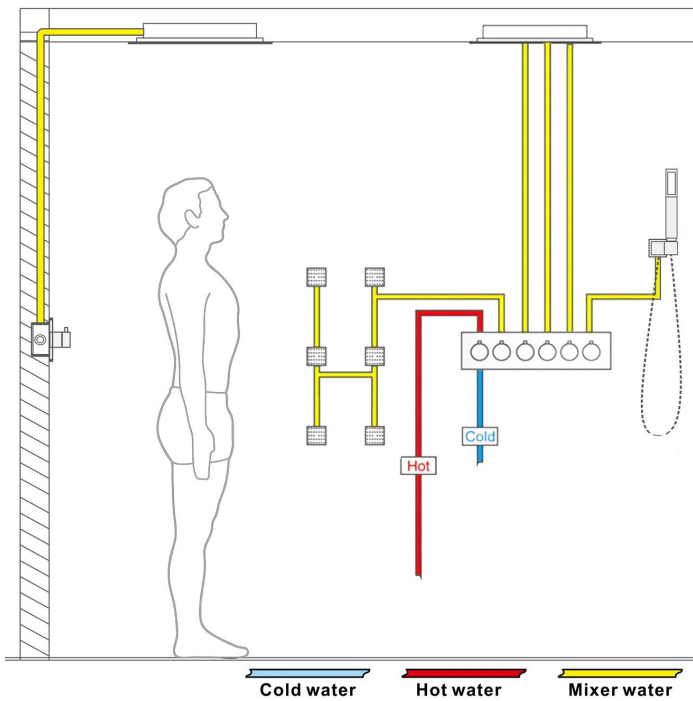

THERMOSTATIC LED REMOTE CONTROLLED RECESSED CEILING GOLD MOUNT WATERFALL RAINFALL MIST SHOWER SYSTEM WITH JETTED BODY SPRAYS AND HANDHELD SHOWER SPECIFICATIONS

Shower Head

- Shower Panel /Hose Material: 304 Stainless Steel
- Shower Head Size: 800*600 mm
- Showerheads Install: Embedded Ceiling Mounted
- Concealed Mixer Install: Wall-Mounted
- LED Shower Head Functions: Rainfall, Waterfall, Mist
- Water Pressure: 0.3 MPA
- Water Flow: 16L/min~28L/min
- Shower Accessories Material: Brass
- LED Light: Need to Connect Power
- Shower Hose Length: 1.5M
- AC: 100-265V 50/60Hz
- Music: Need Bluetooth

Product shown is only for installation display purpose

All dimensions and specifications are nominal and may vary. Use actual products for accuracy in critical situations.

Shower Mixer

Product shown is only for installation display purpose

Shower Mixer Connections

Hand Shower

Flow Rate: 2.0 GPM / 7.6 LPM

Body Jet

FEATURES

- Material: Brass
- Base Plate Height: 5-1/8"
- Base Plate Width: 5-1/8"
- Jet Surface Area: 3-1/8"
- Surface Depth: 1/4"
- Adjustment Angle: 5°
- Male NPT Connection: 1/2"
- Maximum Flow Rate: 2.5 GPM (9.5L/min) max @ 80 psi