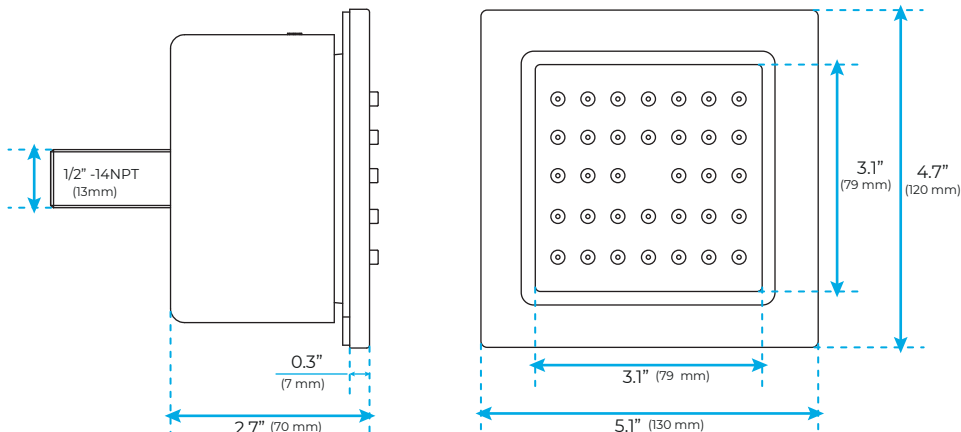

THERMOSTATIC LED REMOTE CONTROLLED RECESSED CEILING GOLD MOUNT WATERFALL RAINFALL MIST SHOWER SYSTEM WITH JETTED BODY SPRAYS AND HANDHELD SHOWER SPECIFICATIONS

Shower Head

- Shower Panel /Hose Material: 304 Stainless Steel
- Shower Head Size: 800*600 mm
- Showerheads Install: Embedded Ceiling Mounted
- Concealed Mixer Install: Wall-Mounted
- LED Shower Head Functions: Rainfall, Waterfall, Mist
- Water Pressure: 0.3 MPA
- Water Flow: 16L/min~28L/min
- Shower Accessories Material: Brass
- LED Light: Need to Connect Power
- Shower Hose Length: 1.5M
- AC: 100-265V 50/60Hz
- Music: Need Bluetooth

Product shown is only for installation display purpose

All dimensions and specifications are nominal and may vary. Use actual products for accuracy in critical situations.

Shower Mixer

Product shown is only for installation display purpose

Shower Mixer Connections

Hand Shower

Flow Rate: 2.0 GPM / 7.6 LPM

Body Jet

FEATURES

- Material: Brass
- Base Plate Height: 5-1/8"
- Base Plate Width: 5-1/8"
- Jet Surface Area: 3-1/8"
- Surface Depth: 1/4"
- Adjustment Angle: 5°
- Male NPT Connection: 1/2"
- Maximum Flow Rate: 2.5 GPM (9.5L/min) max @ 80 psi