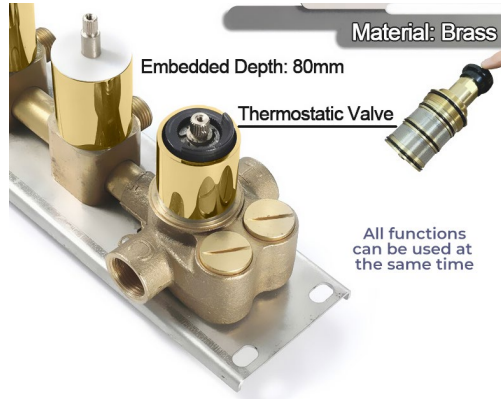

THERMOSTATIC LED REMOTE CONTROLLED RECESSED CEILING GOLD MOUNT WATERFALL RAINFALL MIST SHOWER SYSTEM WITH JETTED BODY SPRAYS AND HANDHELD SHOWER SPECIFICATIONS

Shower Head

- Shower Panel /Hose Material: 304 Stainless Steel
- Shower Head Size: 800*600 mm
- Showerheads Install: Embedded Ceiling Mounted
- Concealed Mixer Install: Wall-Mounted
- LED Shower Head Functions: Rainfall, Waterfall, Mist
- Water Pressure: 0.3 MPA
- Water Flow: 16L/min~28L/min
- Shower Accessories Material: Brass
- LED Light: Need to Connect Power
- Shower Hose Length: 1.5M
- AC: 100-265V 50/60Hz
- Music: Need Bluetooth

Product shown is only for installation display purpose

All dimensions and specifications are nominal and may vary. Use actual products for accuracy in critical situations.

Shower Mixer

Product shown is only for installation display purpose

Shower Mixer Connections

Hand Shower

Flow Rate: 2.0 GPM / 7.6 LPM

Body Jet

FEATURES

- Material: Brass
- Base Plate Height: 5-1/8"
- Base Plate Width: 5-1/8"
- Jet Surface Area: 3-1/8"
- Surface Depth: 1/4"
- Adjustment Angle: 5°
- Male NPT Connection: 1/2"
- Maximum Flow Rate: 2.5 GPM (9.5L/min) max @ 80 psi