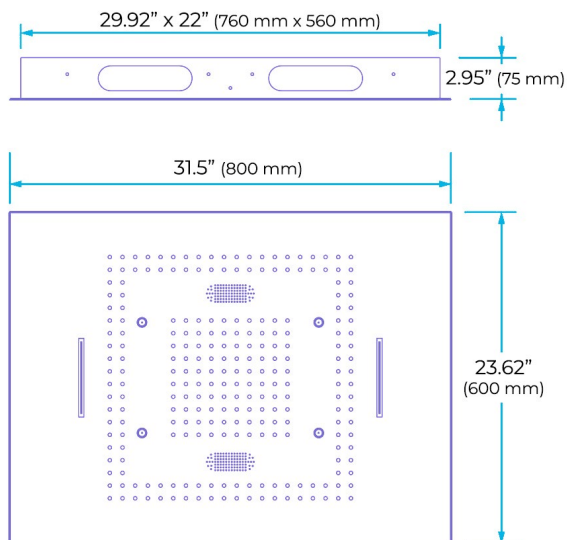

THERMOSTATIC LED REMOTE CONTROLLED RECESSED CEILING GOLD MOUNT WATERFALL RAINFALL MIST SHOWER SYSTEM WITH JETTED BODY SPRAYS AND HANDHELD SHOWER SPECIFICATIONS

Shower Head

- Shower Panel /Hose Material: 304 Stainless Steel
- Shower Head Size: 800*600 mm
- Showerheads Install: Embedded Ceiling Mounted
- Concealed Mixer Install: Wall-Mounted
- LED Shower Head Functions: Rainfall, Waterfall, Mist
- Water Pressure: 0.3 MPA
- Water Flow: 16L/min~28L/min
- Shower Accessories Material: Brass
- LED Light: Need to Connect Power
- Shower Hose Length: 1.5M
- AC: 100-265V 50/60Hz
- Music: Need Bluetooth

Product shown is only for installation display purpose

All dimensions and specifications are nominal and may vary. Use actual products for accuracy in critical situations.

Shower Mixer

Product shown is only for installation display purpose

Shower Mixer Connections

Hand Shower

Flow Rate: 2.0 GPM / 7.6 LPM

Body Jet

FEATURES

- Material: Brass
- Base Plate Height: 5-1/8"
- Base Plate Width: 5-1/8"
- Jet Surface Area: 3-1/8"
- Surface Depth: 1/4"
- Adjustment Angle: 5°
- Male NPT Connection: 1/2"
- Maximum Flow Rate: 2.5 GPM (9.5L/min) max @ 80 psi