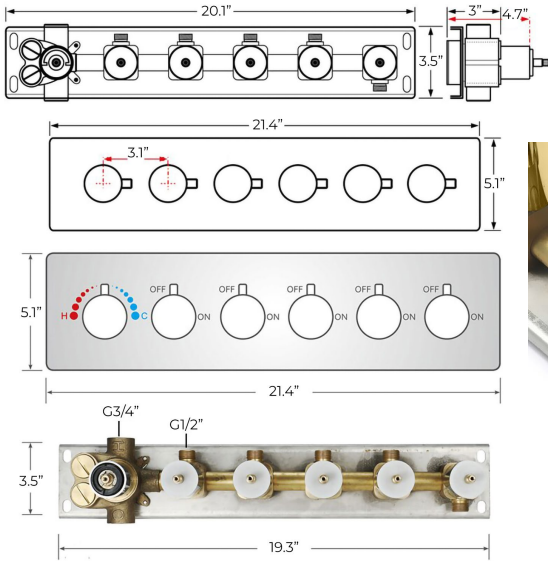

THERMOSTATIC LED REMOTE CONTROLLED RECESSED CEILING GOLD MOUNT WATERFALL RAINFALL MIST SHOWER SYSTEM WITH JETTED BODY SPRAYS AND HANDHELD SHOWER SPECIFICATIONS

Shower Head

- Shower Panel /Hose Material: 304 Stainless Steel
- Shower Head Size: 800*600 mm
- Showerheads Install: Embedded Ceiling Mounted
- Concealed Mixer Install: Wall-Mounted
- LED Shower Head Functions: Rainfall, Waterfall, Mist
- Water Pressure: 0.3 MPA
- Water Flow: 16L/min~28L/min
- Shower Accessories Material: Brass
- LED Light: Need to Connect Power
- Shower Hose Length: 1.5M
- AC: 100-265V 50/60Hz
- Music: Need Bluetooth

Product shown is only for installation display purpose

All dimensions and specifications are nominal and may vary. Use actual products for accuracy in critical situations.

Shower Mixer

Product shown is only for installation display purpose

Shower Mixer Connections

Hand Shower

Flow Rate: 2.0 GPM / 7.6 LPM

Body Jet

FEATURES

- Material: Brass
- Base Plate Height: 5-1/8"
- Base Plate Width: 5-1/8"
- Jet Surface Area: 3-1/8"
- Surface Depth: 1/4"
- Adjustment Angle: 5°
- Male NPT Connection: 1/2"
- Maximum Flow Rate: 2.5 GPM (9.5L/min) max @ 80 psi