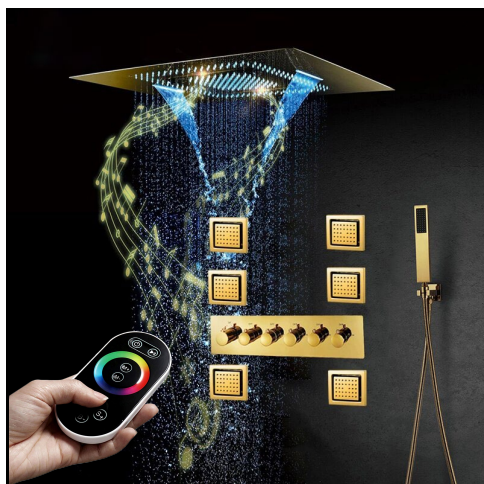

THERMOSTATIC LED REMOTE CONTROLLED RECESSED CEILING GOLD MOUNT WATERFALL RAINFALL MIST SHOWER SYSTEM WITH JETTED BODY SPRAYS AND HANDHELD SHOWER SPECIFICATIONS

Shower Head

- Shower Panel /Hose Material: 304 Stainless Steel
- Shower Head Size: 800*600 mm
- Showerheads Install: Embedded Ceiling Mounted
- Concealed Mixer Install: Wall-Mounted
- LED Shower Head Functions: Rainfall, Waterfall, Mist
- Water Pressure: 0.3 MPA
- Water Flow: 16L/min~28L/min
- Shower Accessories Material: Brass
- LED Light: Need to Connect Power
- Shower Hose Length: 1.5M
- AC: 100-265V 50/60Hz
- Music: Need Bluetooth

Product shown is only for installation display purpose

All dimensions and specifications are nominal and may vary. Use actual products for accuracy in critical situations.

Shower Mixer

Product shown is only for installation display purpose

Shower Mixer Connections

Hand Shower

Flow Rate: 2.0 GPM / 7.6 LPM

Body Jet

FEATURES

- Material: Brass
- Base Plate Height: 5-1/8"
- Base Plate Width: 5-1/8"
- Jet Surface Area: 3-1/8"
- Surface Depth: 1/4"
- Adjustment Angle: 5°
- Male NPT Connection: 1/2"
- Maximum Flow Rate: 2.5 GPM (9.5L/min) max @ 80 psi