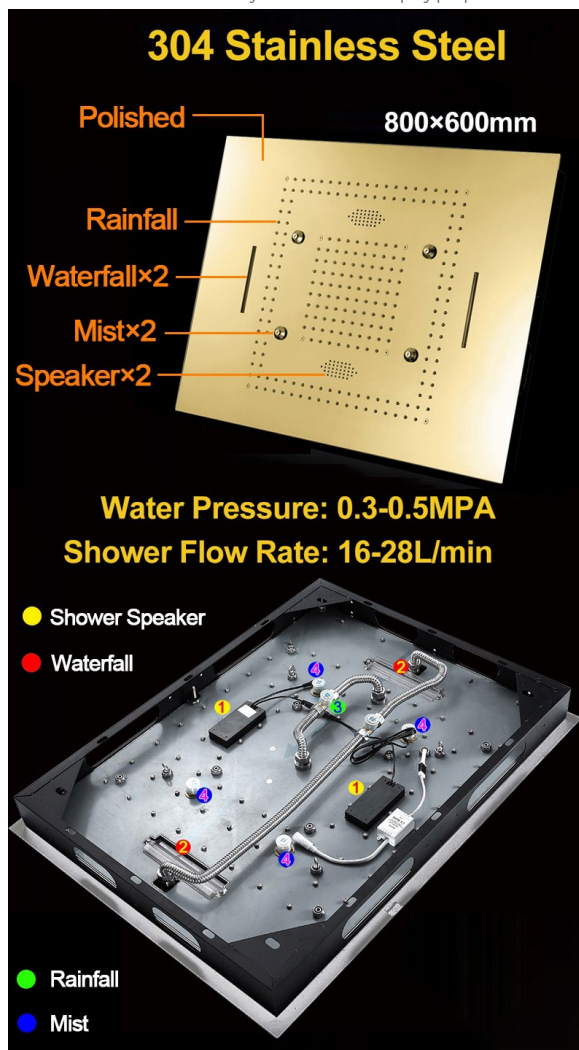

THERMOSTATIC LED REMOTE CONTROLLED RECESSED CEILING GOLD MOUNT WATERFALL RAINFALL MIST SHOWER SYSTEM WITH JETTED BODY SPRAYS AND HANDHELD SHOWER SPECIFICATIONS

Shower Head

- Shower Panel /Hose Material: 304 Stainless Steel
- Shower Head Size: 800*600 mm
- Showerheads Install: Embedded Ceiling Mounted
- Concealed Mixer Install: Wall-Mounted
- LED Shower Head Functions: Rainfall, Waterfall, Mist
- Water Pressure: 0.3 MPA
- Water Flow: 16L/min~28L/min
- Shower Accessories Material: Brass
- LED Light: Need to Connect Power
- Shower Hose Length: 1.5M
- AC: 100-265V 50/60Hz
- Music: Need Bluetooth

Product shown is only for installation display purpose

All dimensions and specifications are nominal and may vary. Use actual products for accuracy in critical situations.

Shower Mixer

Product shown is only for installation display purpose

Shower Mixer Connections

Hand Shower

Flow Rate: 2.0 GPM / 7.6 LPM

Body Jet

FEATURES

- Material: Brass
- Base Plate Height: 5-1/8"
- Base Plate Width: 5-1/8"
- Jet Surface Area: 3-1/8"
- Surface Depth: 1/4"
- Adjustment Angle: 5°
- Male NPT Connection: 1/2"
- Maximum Flow Rate: 2.5 GPM (9.5L/min) max @ 80 psi